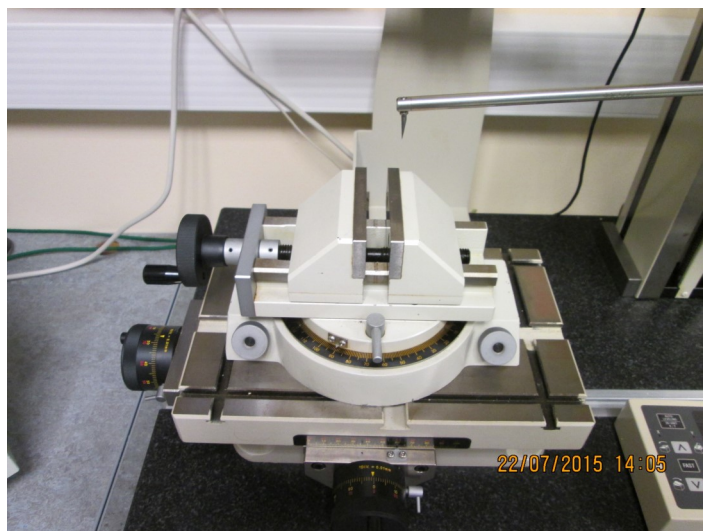

MITUTOYO FORMTRACER SV-C500 PLUS ACCESSORIES

A high accuracy Mitutoyo instrument with accessories that allows measurement of surface roughness and form/contour.

All machines are as new and come with a 12 month warranty