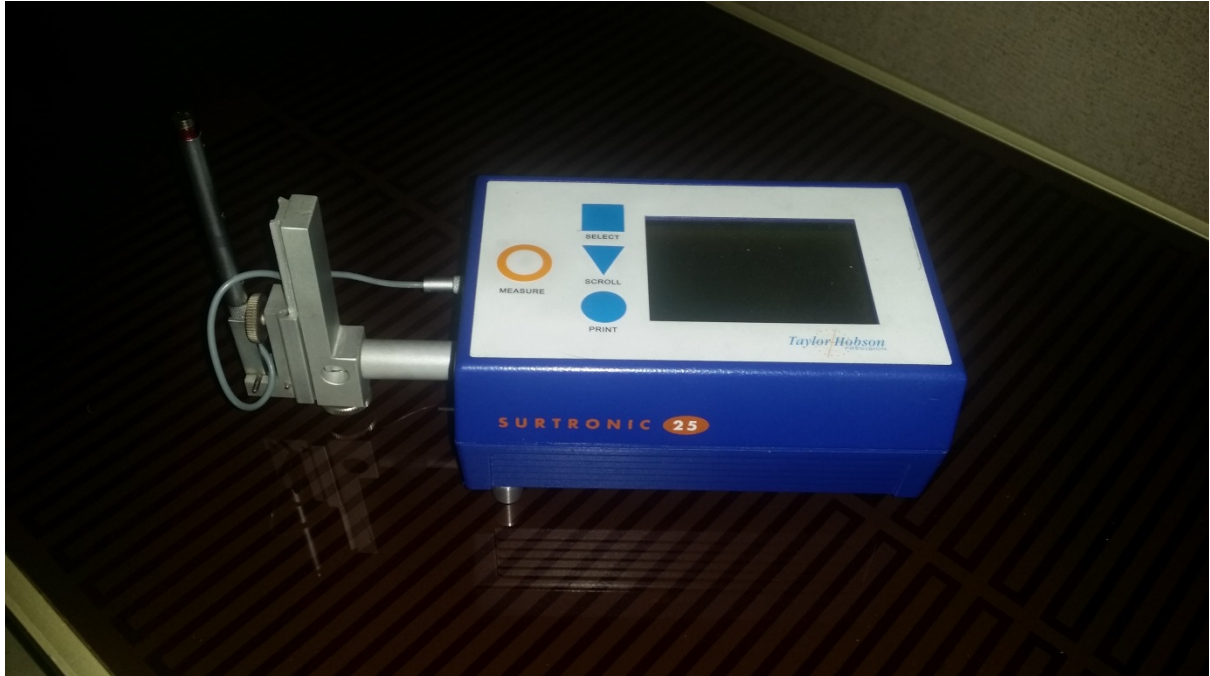

Surtronic 25

This machine comes with the following:

- Standard Probe
- Roughness Master
- Extension Cable

All our machines are as new and come with 12 months warranty